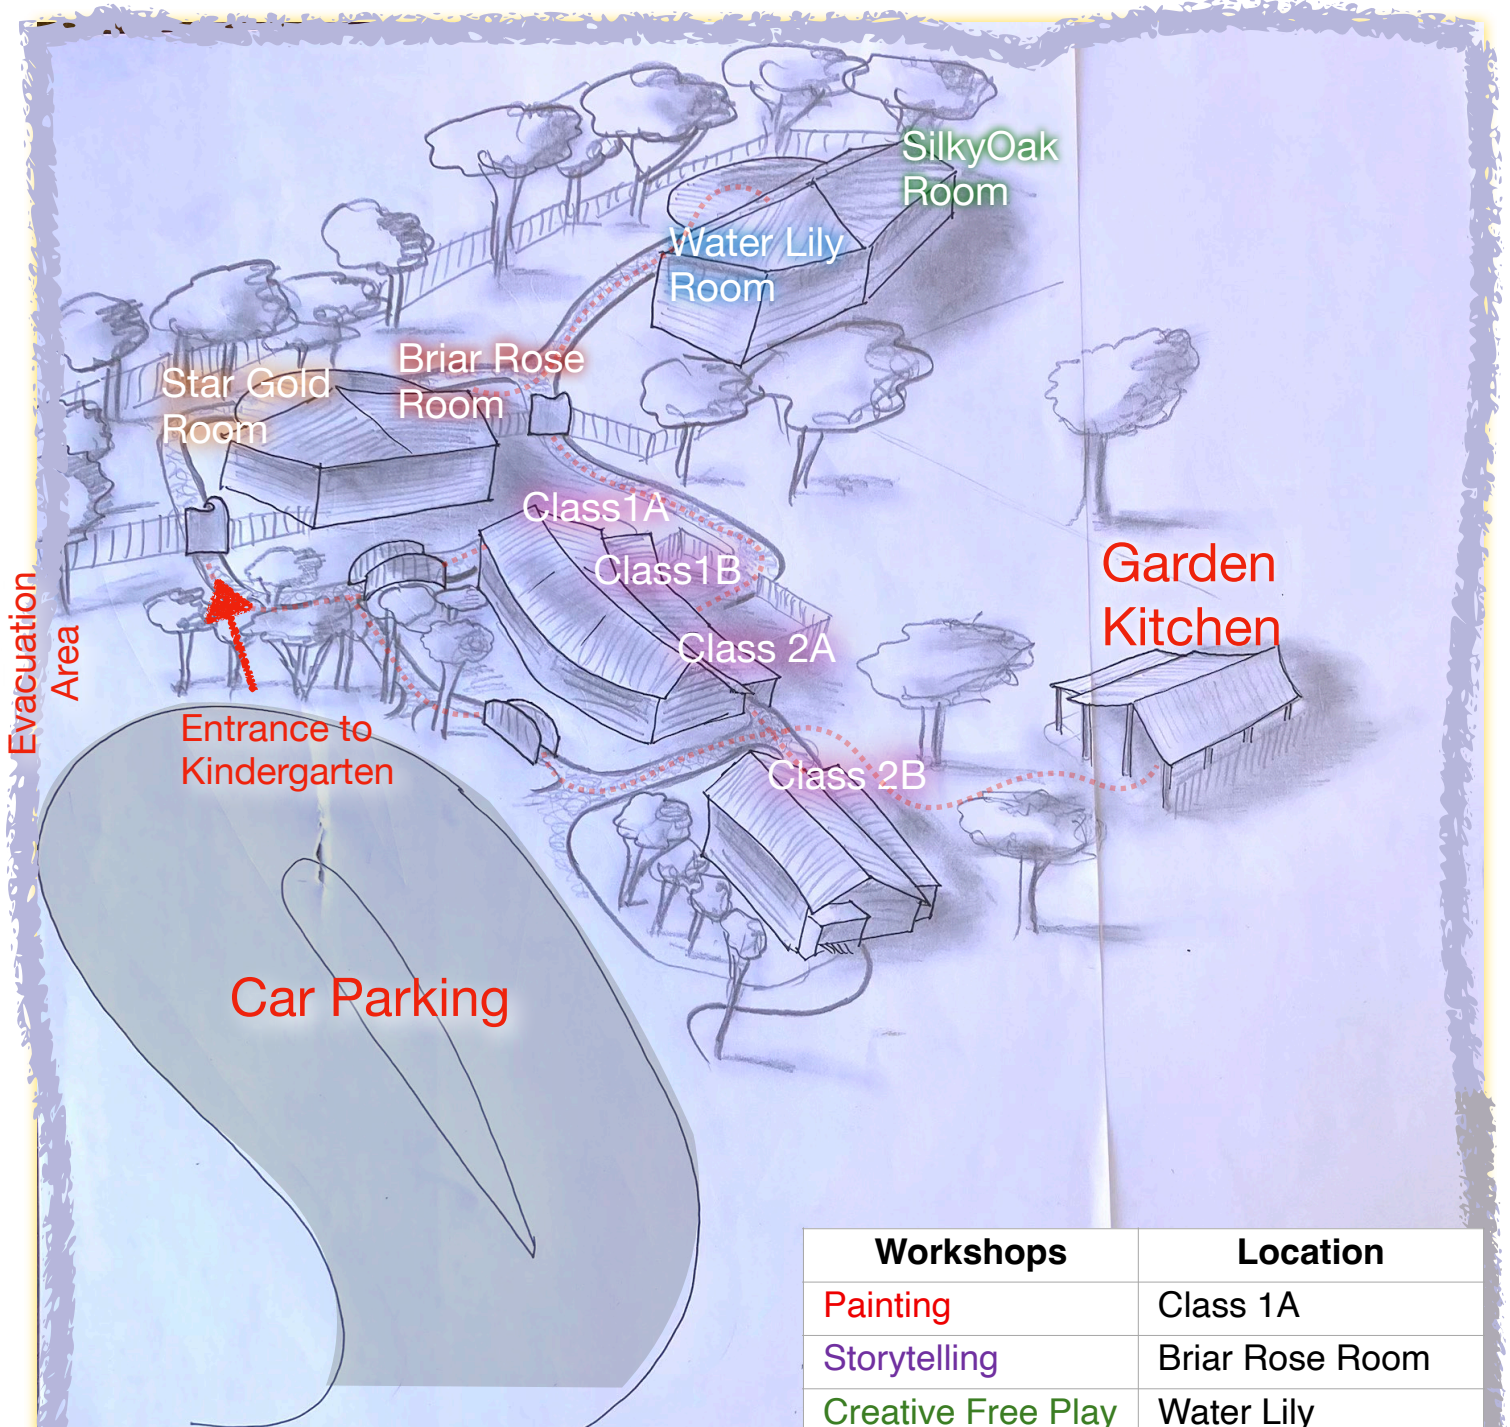

EARLY CHILDHOOD INTENSIVES 2026 CAMPUS MAP

Evacuation Area

Monday Registration	Water Lily ~ Silky Oak Veranda
All Keynote Presentations	Silky Oak Room
All Meals	Kitchen Garden
Tutors Room	Class 2B

Workshops	Location
Painting	Class 1A
Storytelling	Briar Rose Room
Creative Free Play	Water Lily
Shining a Light	Class 1B
Mood of the Fifth	Class 1A
Morning Circle	Class 1A
Rhythm of the day ~ Room set-up	Water Lily Room
Handcraft	Briar Rose Room